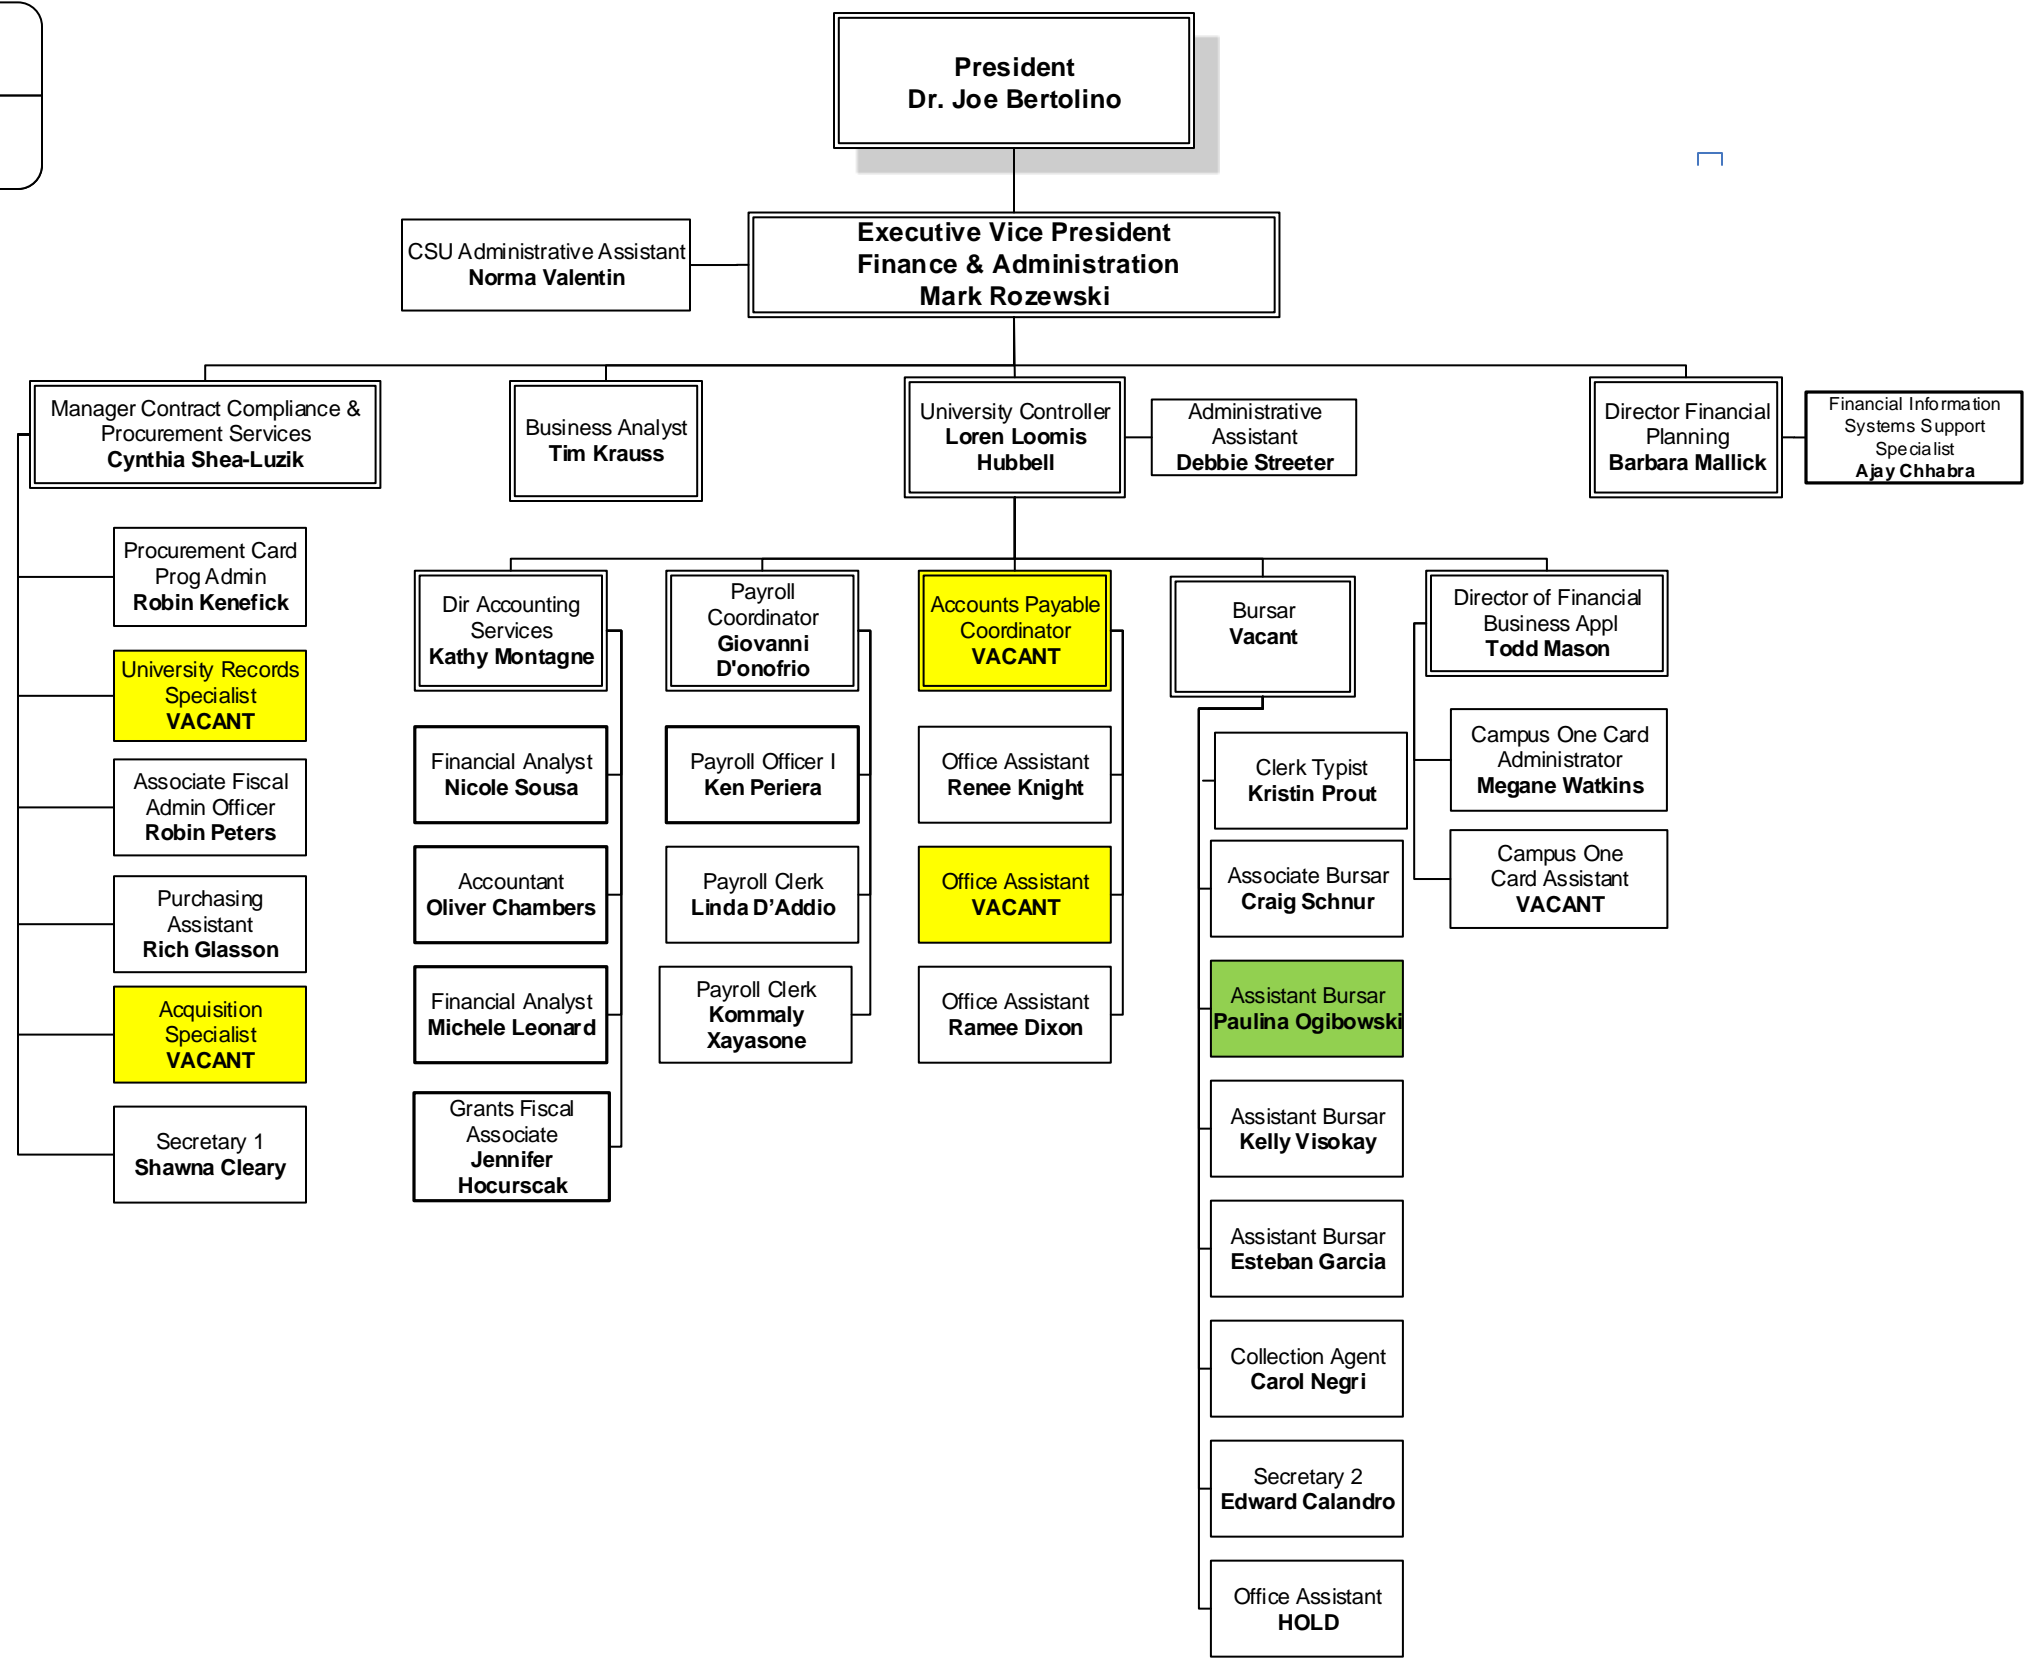

SCSU Finance and Administration
As of August 2017

**SCSU Finance and Administration
University Controller**

As of August 2017

Green = Emergency

Blue = Interim

Yellow = Vacancy

**SCSU Finance and Administration
Office of Human Resources**

As of August 2017

- Green = Emergency
- Blue = Interim
- Yellow = Vacancy

**SCSU Finance and Administration
University Police**

As of August 2017

Emergency
Management Specialist
VACANT

Green = Emergency

Blue = Interim

Yellow = Vacancy

**SCSU Finance and Administration
Facilities Operations**

As of August 2017

Green = Emergency

Blue = Interim

Yellow = Vacancy

Clerk Typist
VACANT