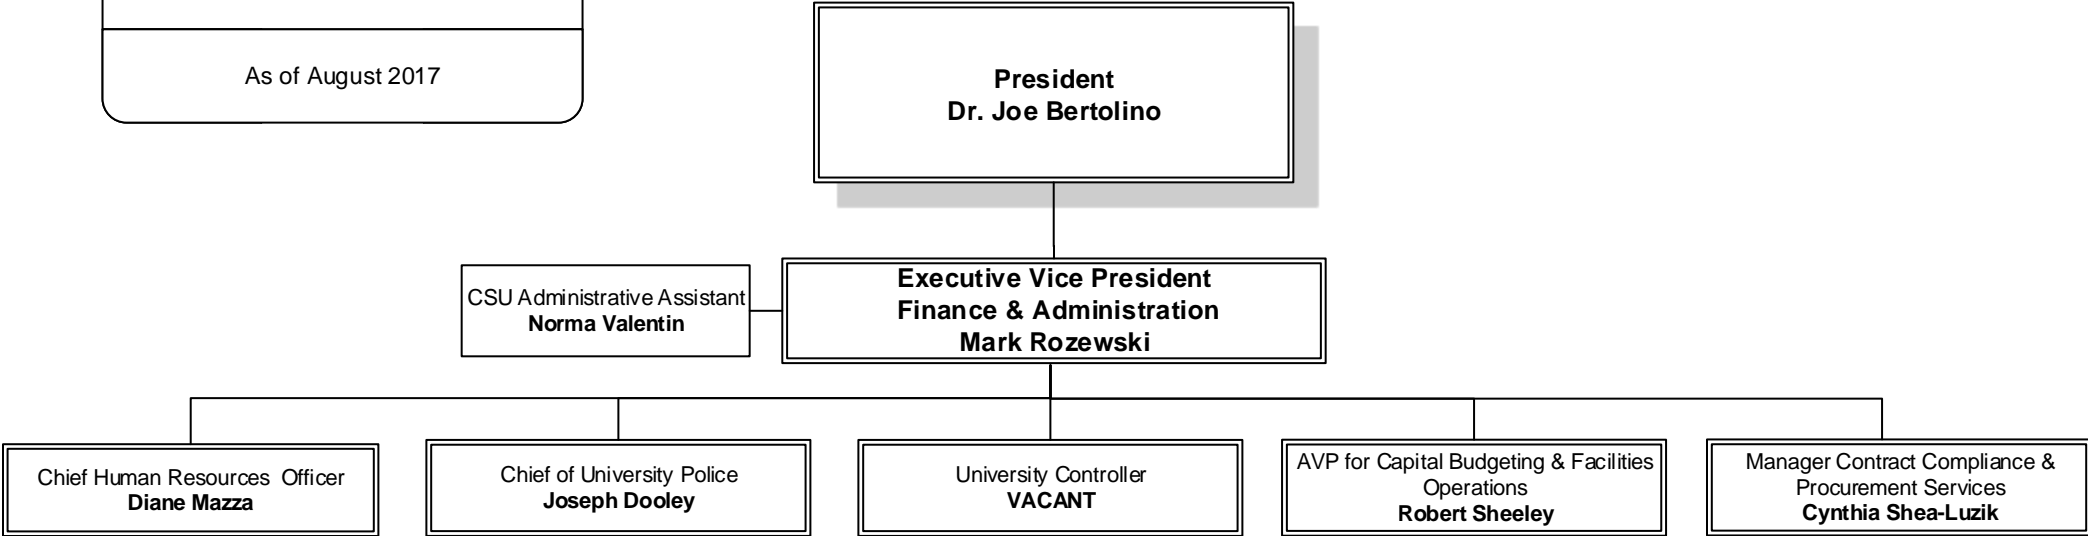

SCSU Finance and Administration
As of August 2017

**SCSU Finance and Administration
University Controller**

As of August 2017

Green = Emergency

Blue = Interim

Yellow = Vacancy

**SCSU Finance and Administration
Office of Human Resources**

As of August 2017

- Green = Emergency
- Blue = Interim
- Yellow = Vacancy

**SCSU Finance and Administration
University Police**

As of August 2017

Emergency
Management Specialist
VACANT

Green = Emergency

Blue = Interim

Yellow = Vacancy

**SCSU Finance and Administration
Facilities Operations**

As of August 2017

Green = Emergency

Blue = Interim

Yellow = Vacancy

Clerk Typist
VACANT