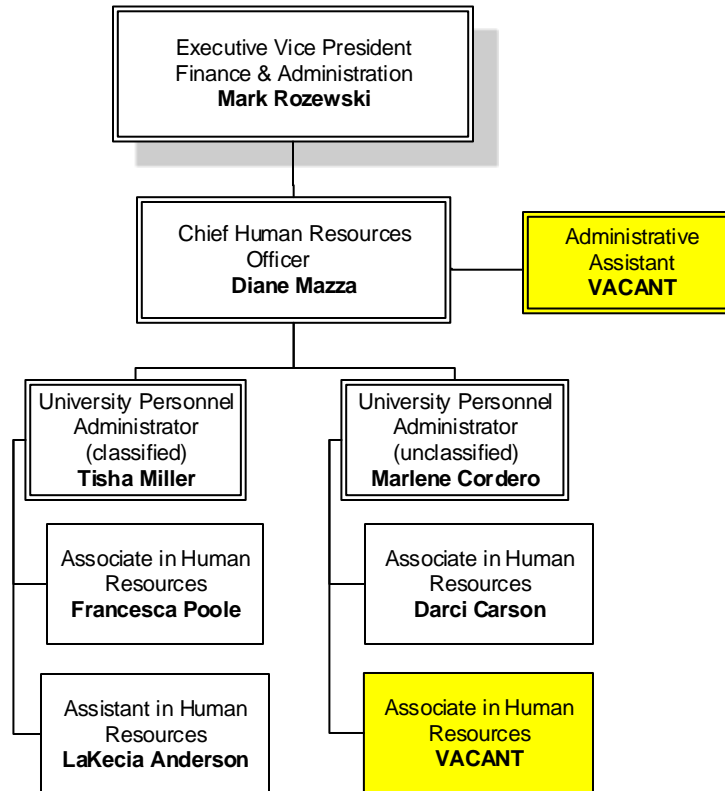

SCSU Finance and Administration
As of August 2017

**SCSU Finance and Administration
University Controller**

As of August 2017

Green = Emergency

Blue = Interim

Yellow = Vacancy

**SCSU Finance and Administration
Office of Human Resources**

As of August 2017

- Green = Emergency
- Blue = Interim
- Yellow = Vacancy

**SCSU Finance and Administration
University Police**

As of August 2017

Emergency
Management Specialist
VACANT

Green = Emergency

Blue = Interim

Yellow = Vacancy

**SCSU Finance and Administration
Facilities Operations**

As of August 2017

Green = Emergency

Blue = Interim

Yellow = Vacancy

Clerk Typist
VACANT