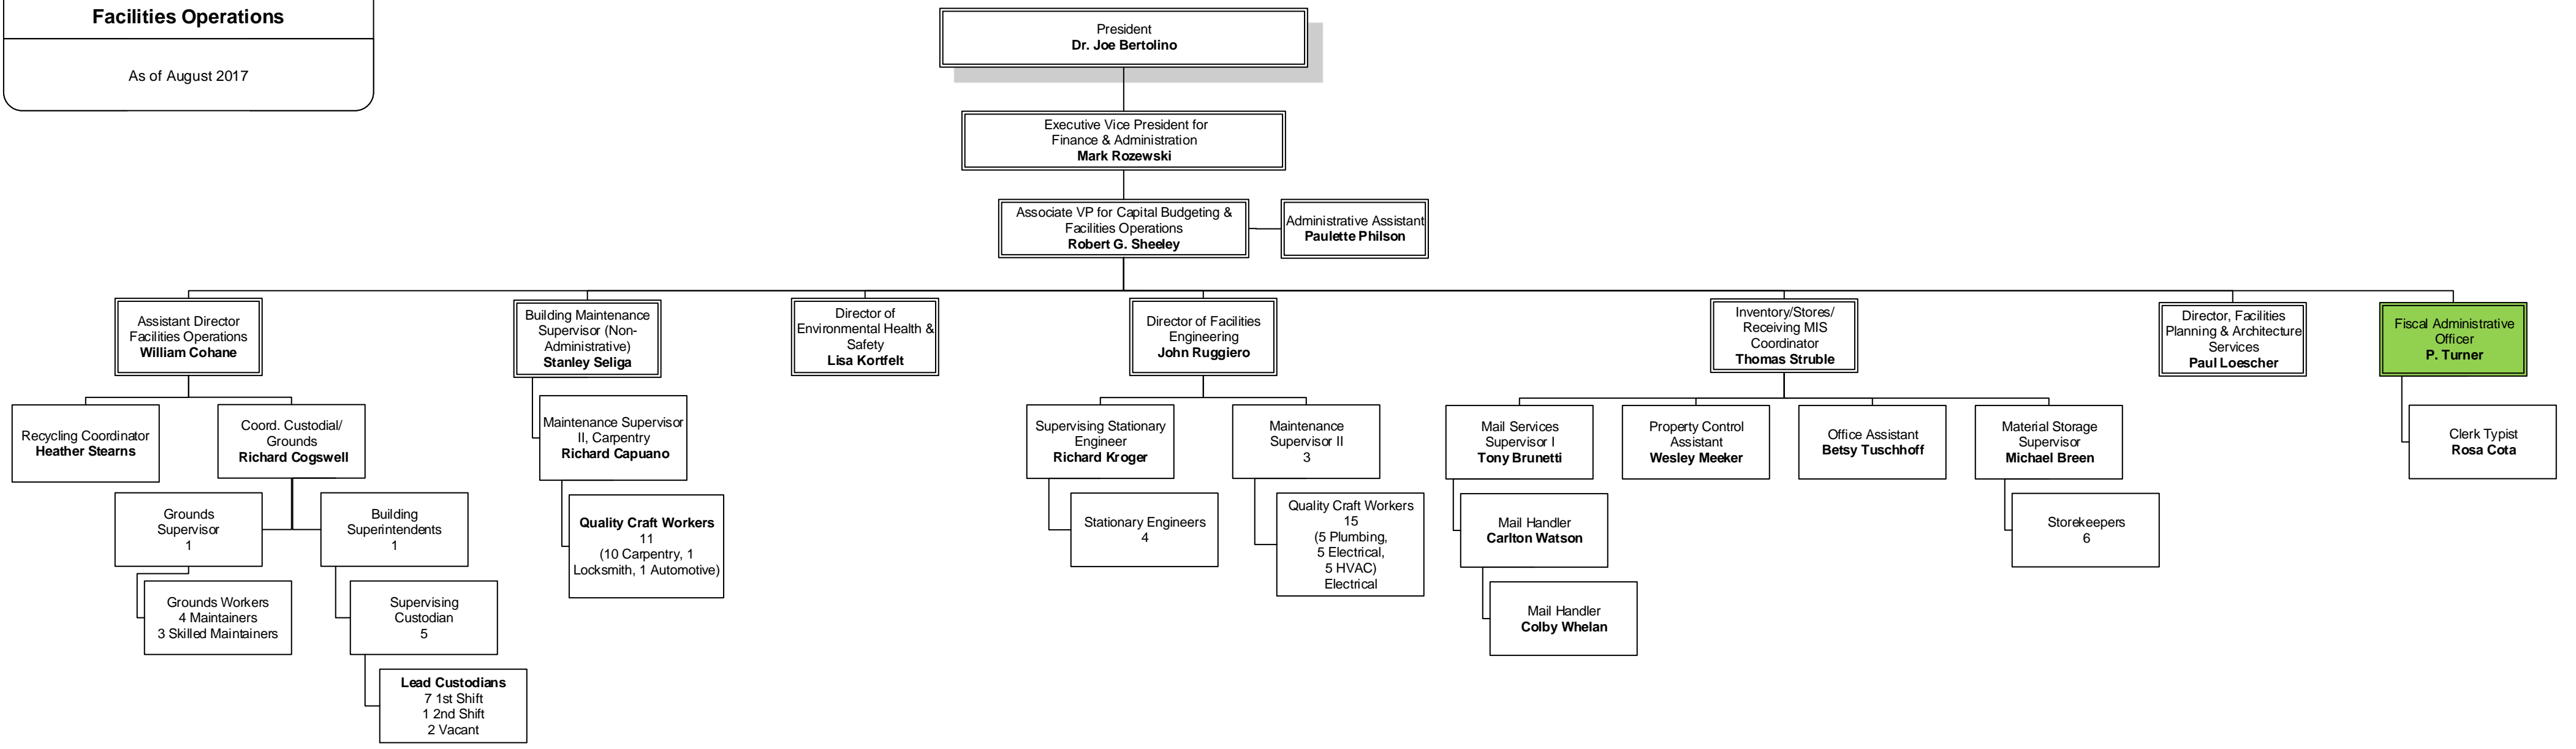

SCSU Finance and Administration
As of August 2017

**SCSU Finance and Administration
University Controller**

As of August 2017

Green = Emergency

Blue = Interim

Yellow = Vacancy

**SCSU Finance and Administration
Office of Human Resources**

As of August 2017

- Green = Emergency
- Blue = Interim
- Yellow = Vacancy

**SCSU Finance and Administration
University Police**

As of August 2017

Emergency
Management Specialist
VACANT

Green = Emergency

Blue = Interim

Yellow = Vacancy

**SCSU Finance and Administration
Facilities Operations**

As of August 2017

Green = Emergency

Blue = Interim

Yellow = Vacancy

Clerk Typist
VACANT