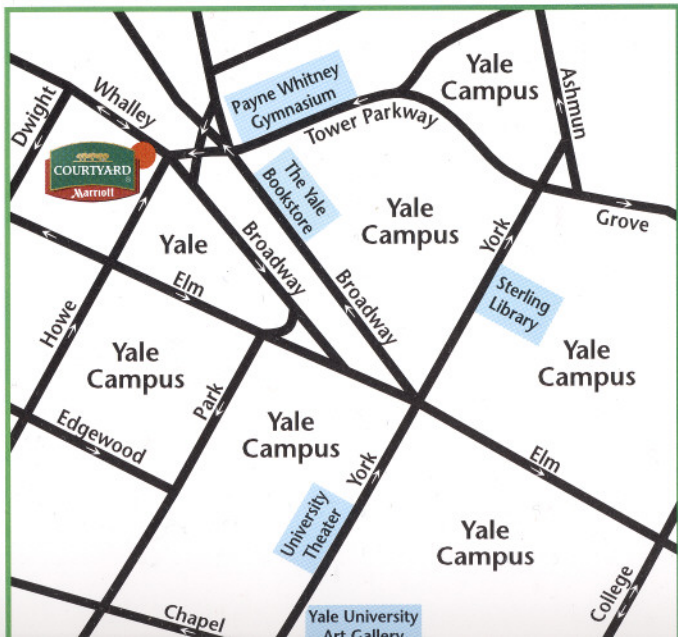

**Courtyard by Marriott
Downtown, at Yale University
New Haven, Connecticut**

30 Whalley Avenue (at York Square), New Haven, CT 06511
Reservations: (888) 522-1186 • Phone: (203) 777-6221
Fax: (203) 772-1089 • www.courtyardmarriottyaale.com
Email: sales@courtyardmarriottyaale.com

Location

Yale University Campus.....adjacent
Payne Whitney Gymnasium.....adjacent
Yale Book Storeadjacent
Yale School of Law2 blocks
Yale Museum of Art.....3 blocks
Shubert Theater.....4 blocks
Yale School of Medicine.....1/2 mile
Yale Bowl.....1 mile
Amtrak Union Station.....1 mile
Tweed Airport5 miles

Directions: Take Rt. 95 (North or South) to exit #47 (Rt. 34 West, Downtown New Haven), or Rt. 91 South to exit #1 (Rt. 34 West). Continue on Rt. 34 and take exit #3. At the third light, turn right onto Howe Street, then at the sixth light, turn left onto Whalley Avenue. The hotel will be immediately on your left.

At Yale University • New Haven, CT

**Courtyard by Marriott
Yale University**