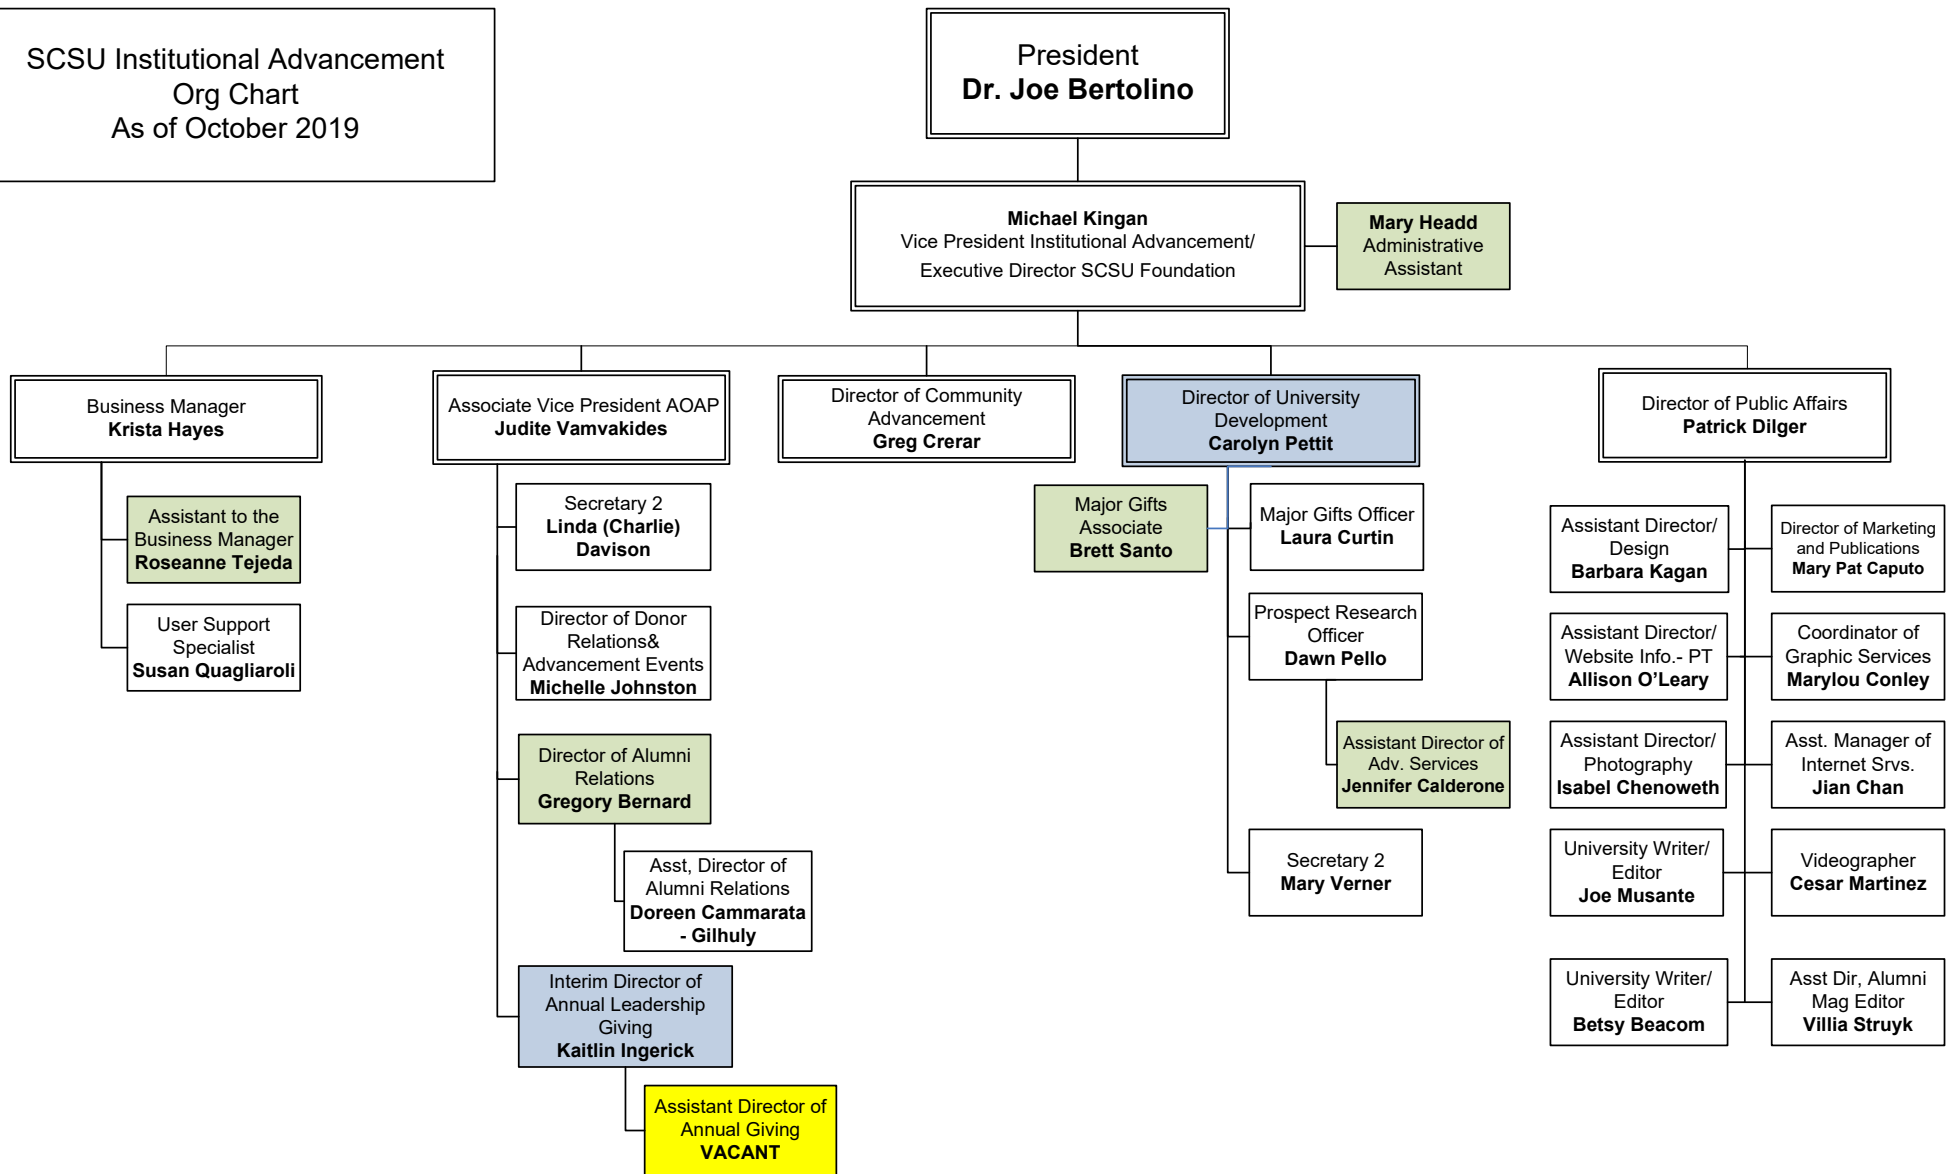

SCSU Institutional Advancement
Org Chart
As of October 2019

Yellow= Vacant
Blue= Interim Appointment
Green = Temp Emergency

Major Gifts Officer
VACANT