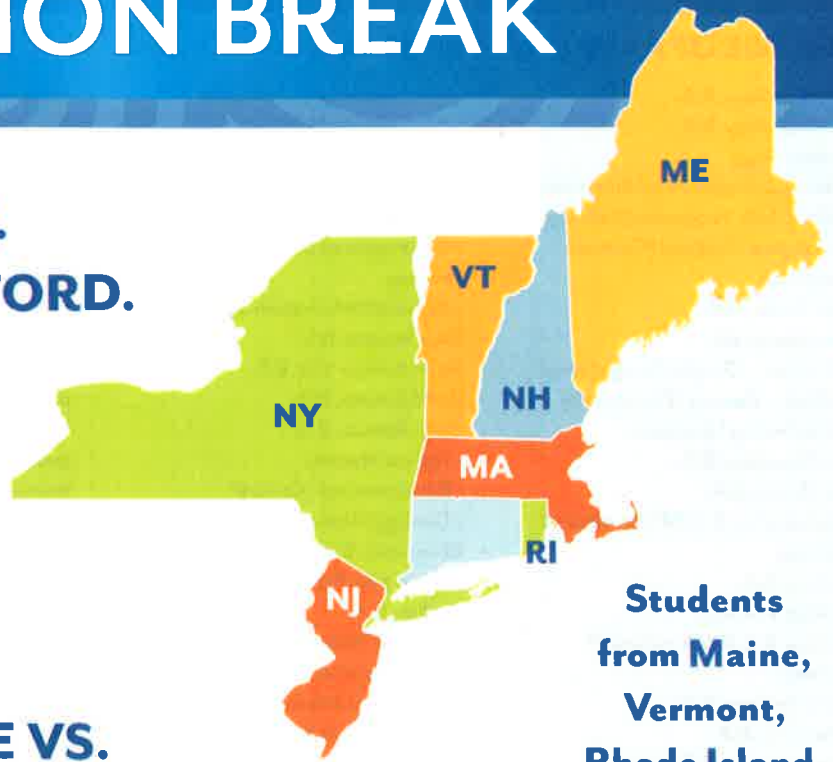

NEBHE TUITION BREAK

THE DEGREE YOU WANT. THE PRICE YOU CAN AFFORD.

NEBHE's Tuition Break program, the New England Regional Student Program (RSP), enables New England, New Jersey, and New York residents to enroll in any undergraduate degree program at Southern Connecticut State University at a reduced tuition.

Students from Maine, Vermont, Rhode Island, New Hampshire, Massachusetts, New York, and New Jersey can now take advantage of this tuition break program.

See reverse for a complete list of academic programs at Southern.

COMPARISON OF NEBHE VS. OUT-OF-STATE TUITION COSTS

2022-2023	NEBHE RATES	OUT-OF-STATE RATES
Tuition and fees <i>University General Fee, University Fee, Student Activity Fee, Writing Center Fee, Transportation Fee, Media Fee</i>	\$15,698	\$25,350
Room and Board Housing Standard Double	\$14,076	\$14,076
Books and Supplies	\$1,200	\$1,200
Personal and Transportation	\$3,754	\$3,754
COST OF ATTENDANCE	\$34,728	\$44,380