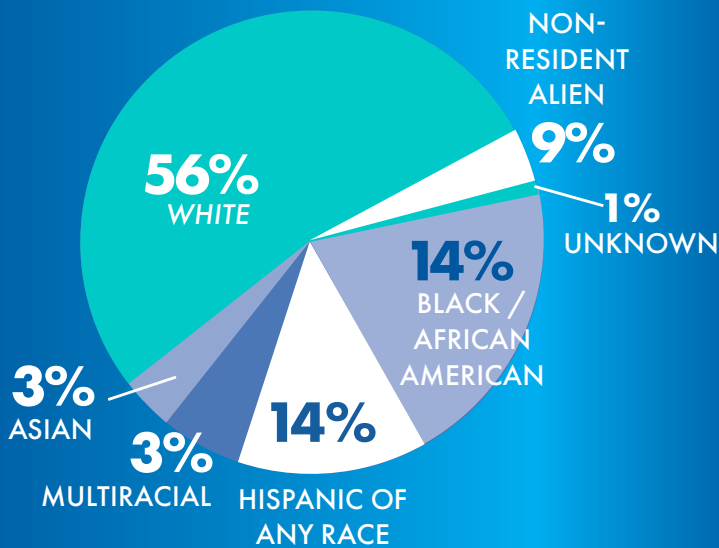

5% OUT-OF-STATE

22-34 AVERAGE AGE