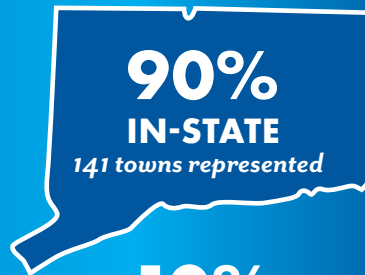

18%

LEGACY STUDENTS  
(PARENT OR GRANDPARENT ATTENDED SCSU)

227 students

## TOP 5 IDENTIFIED MAJORS

Business Administration  
Computer Science  
Elementary and Early Childhood Education  
Nursing • Psychology

8%  
EXPLORATORY

106 students

6%  
ACCELERATED DEGREE PATHWAY

83 students

90%  
IN-STATE

141 towns represented

10%  
OUT-OF-STATE/  
INTERNATIONAL

Students hail from:  
Arizona, California,  
Florida, Georgia, Iowa,  
Massachusetts, Maryland,  
Michigan, Minnesota, New  
Hampshire, New Jersey,  
New York, Pennsylvania,  
Rhode Island, Vermont,  
Wisconsin, and  
Washington D.C.

Also: Puerto Rico,  
Ukraine,  
Jamaica, and  
Nigeria.