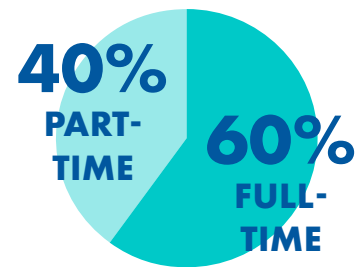

## GRADUATE STUDENTS

1,759 applications submitted

660 ENROLLED

58% ACCEPTANCE RATE

5% OUT-OF-STATE

22-34 AVERAGE AGE