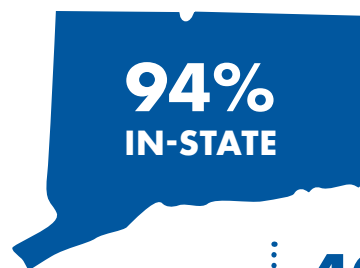

5% OUT-OF-STATE

22-34 AVERAGE AGE